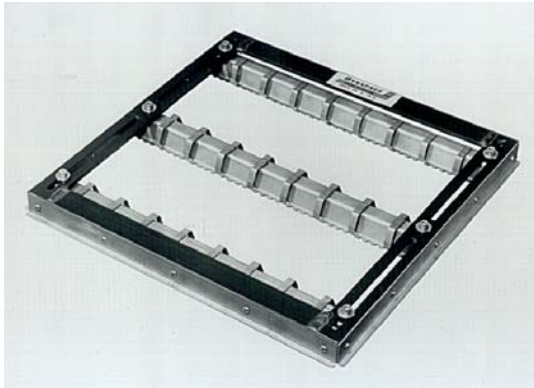

Dynapace Wave Solder Pallets

Standard Features:

- Titanium Side and Center rails
- Titanium Spring Clips
- Titanium Front Deflector
- Aluminum or Titanium Frames
- Custom Sizes

- For a custom quotation call or E-mail today. Just give us the sizes of the boards you plan to run, the size pallet you want and your material preference.
847.398.5757 sales@dynapace.com