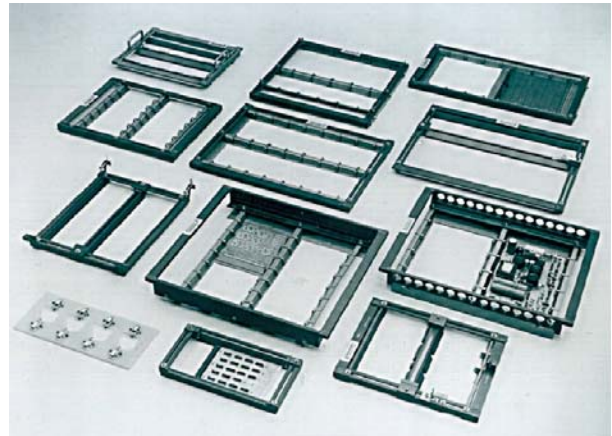

Dynapace Wave Solder Pallets

Standard Features:

- Titanium Side and Center rails
- Titanium Spring Clips
- Titanium Front Deflector
- Aluminum or Titanium Frames
- Custom Sizes

- For a custom quotation call or E-mail today. Just give us the sizes of the boards you plan to run, the size pallet you want and your material preference.
847.398.5757 sales@dynapace.com